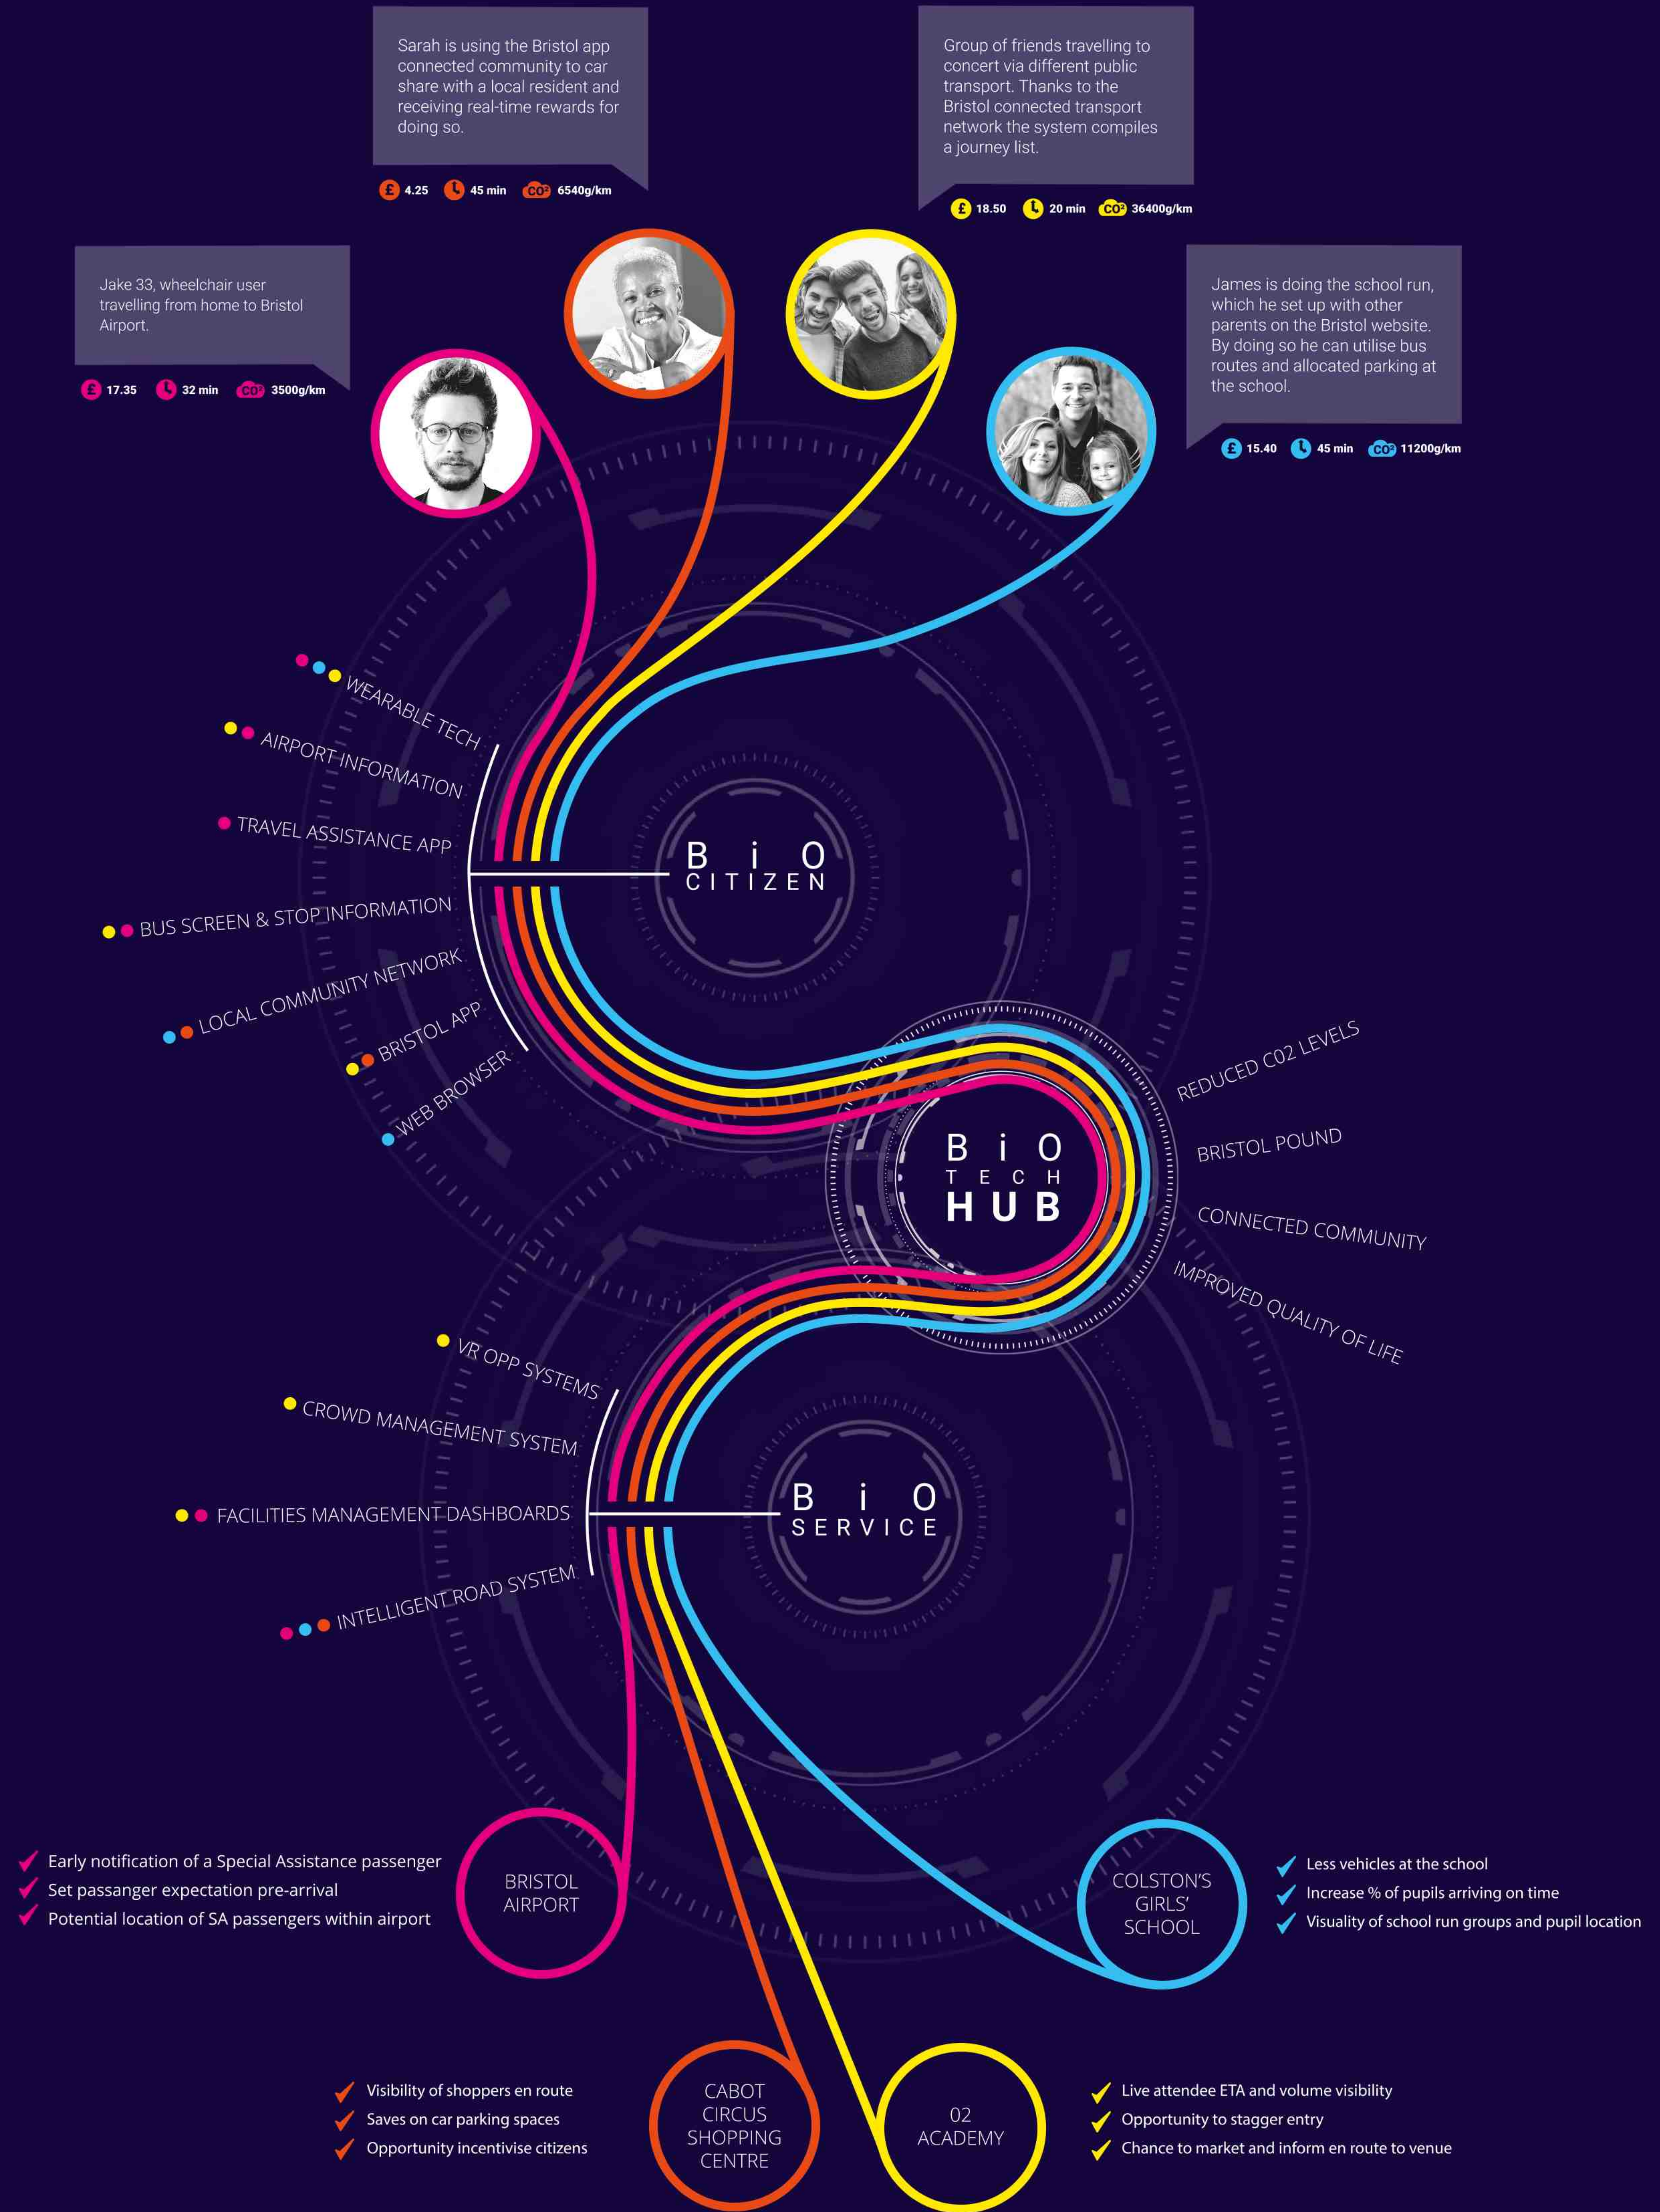

BRISTOL'S CONNECTED COMMUNITY

MAKING A PROGRAMMABLE CITY WORK FOR ITS CITIZENS

When car sharing, the driver has the ability to either use bus lanes or have a guaranteed parking space which in a busy city will be a strong persuader to car share.

App location recognition sends important notifications specific to your location such as traffic changes, people car sharing and bus/train times.

The Bristol pound allows citizens and local businesses to utilise a currency that stays within the community which in turn helps small local businesses.